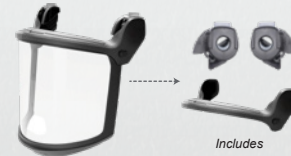

Accessorize your **Helmet**

Complete Ecosystem of Interchangeable Accessories

Caco America is known for its ever-expanding line of accessories for its award-winning line of GE Safety Helmets.

Cap Mounted Earmuff
GM453

Protective Eye Shield Kit
GH600 / GH601

Coming Soon
GH602

Full Face Visor Kit
GH603

Full Face Visor
GH605

Full Face Mesh Visor
GH606

Full Face Mesh Visor Kit
GH604

Protective Eye Shield Adapters
GH618

Full Face Visor Adapters
GH620

GH400
SAFETY HELMET
TYPE I

GH500
SAFETY HELMET
TYPE II

Full Face Visor Carrier
GH621

Sun Brim
GH609

The GH609 is only compatible with the Safety Helmet GH400

Neck Protector
GH623

Extend your **Protection**

QV22-L6FC5-WCSP
ANSI Z871
ANSI/ISEA Z49.1

IM22-L6FC5-WCS - Klein
ANSI Z871

GE SAFETY HELMETS COMPATIBLE WITH PAULSON FACE SHIELDS

These shields feature a weight-compensating lid bracket, allowing the face shield to be centered over the helmet and weightless while in storage.

Applications

Welding, Plasma Arc Cutting and Welding, Torch Brazing, Torch Soldering.