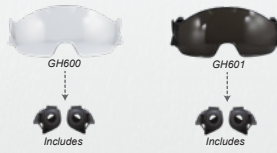

# Accessorize your **Helmet**

*Complete Ecosystem of Interchangeable Accessories*

Caco America is known for its ever-expanding line of accessories for its award-winning line of GE Safety Helmets.

Cap Mounted Earmuff  
**GM453**

Protective Eye Shield Kit  
**GH600 / GH601**

Coming Soon  
**GH602**

Full Face Visor Kit  
**GH603**

Full Face Visor  
**GH605**

Full Face Mesh Visor  
**GH606**

Full Face Mesh Visor Kit  
**GH604**

Protective Eye Shield Adapters  
**GH618**

Full Face Visor Adapters  
**GH620**

**GH400**  
SAFETY HELMET  
TYPE I

**GH500**  
SAFETY HELMET  
TYPE II

Full Face Visor Carrier  
**GH621**

Sun Brim  
**GH609**

The GH609 is only compatible with the Safety Helmet GH400

# Extend your **Protection**

QV22-L6FC5-WCSP  
ANSI Z871  
ANSI/ISEA Z49.1

IM22-L6FC5-WCS - Klein  
ANSI Z871

GE SAFETY HELMETS COMPATIBLE WITH PAULSON FACE SHIELDS

These shields feature a weight-compensating lid bracket, allowing the face shield to be centered over the helmet and weightless while in storage.