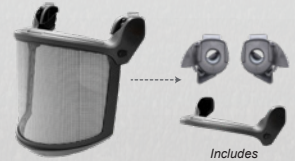

Protective Eye Shield Kit  
**GH600 / GH601**

Coming Soon  
**GH602**

Full Face Visor Kit  
**GH603**

Full Face Visor  
**GH605**

Full Face Mesh Visor  
**GH606**

Full Face Mesh Visor Kit  
**GH604**

Protective Eye Shield Adapters  
**GH618**

Full Face Visor Adapters  
**GH620**

**GH400**  
SAFETY HELMET  
TYPE I

**GH500**  
SAFETY HELMET  
TYPE II

Full Face Visor Carrier  
**GH621**

Sun Brim  
**GH609**

The GH609 is only compatible with the Safety Helmet GH400