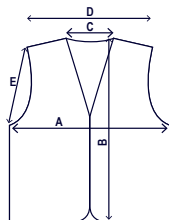

Surveyor Vest With Contrasting Trims

GV082

Applications

- Road crews
- Constructions
- Logistics

Technical Data

Vest Material	Polyester Knit Mesh
Vest Type	Solid Front and Mesh Back
Vest Color	Green
Reflective Tapes	2" Sewn Reflective Tape
Contrasting Trims	3.5" Sewn Contrasting Trims
Pockets	8
Closure Type	Zipper
Features	D Ring Pass Trough, ID Holder, Radio Loop, Pen Slots, 2 Outer Chest Pockets, 2 Inner Waist Pockets, 2 Outer Waist Pockets

Packing

Each	Polybag
Inner	12
Case	24
Case Size	20.3"x12.8"x11" / 51.6x32.6x28 cm
Case Weight	8 Kgs / 17.63 Lb

Polybag

Dimensions

Sizing Chart / Tabla de Medidas					
Size / Talla	A Chest / Pecho	B Length / Longitud	C Neck / Cuello	D Shoulder / Hombro	E Armhole / Manga
S	20.5"(52cm)	25"(63.5cm)	7.1"(18cm)	18.5"(47cm)	11.8"(30.5cm)
M	25"(63.5cm)	25.9"(66cm)	7.5"(19cm)	19"(48cm)	11.8"(30.5cm)
L	25.9"(66cm)	26.4"(67cm)	7.8"(20cm)	20.5"(52cm)	12.2"(31cm)
XL	27.9"(71cm)	26.9"(68.5cm)	8.5"(21.5cm)	20.8"(53cm)	12.5"(32cm)
XXL	29.9"(76cm)	27.9"(71cm)	9"(23cm)	22"(56cm)	12.8"(32.5cm)