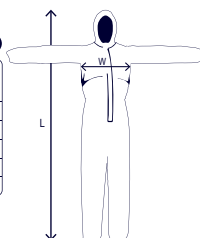

Technical Data

Coverall Material	Microporous
GSM	63
Coverall Style	Elastic Hood
Coverall Color	White
Closure Type	Two-Way Zipper
Zipper Flap	Yes
Care Instructions	One Time Use
Series	Protective Coverall

Empaque

Each	<i>Polybag</i>
Inner	1
Case	24
Case Size	19.6"x12.2"x13.7" / 50x31x35 cm
Case Weight	6 Kgs / 13.2 Lb / Size M 6.4 Kgs / 14.1 Lb / Size L 6.9 Kgs / 15.2 Lb / Size XL 7 Kgs / 15.4 Lb / Size 2XL 7.35 Kgs / 16.2 Lb / Size 3XL

Dimensions

Sizing Chart / Tabla de Medidas			
Size Talla	Chest Pecho	Height Altura	Weight Peso
M	36" - 39" (91-99cm)	5'6" - 5'9" (1.68-1.76m)	120-170 lbs (54-77kg)
L	39" - 43" (100-108cm)	5'8" - 6'0" (1.74-1.82m)	150-200 lbs (68-91kg)
XL	43" - 46" (109-116cm)	5'11" - 6'2" (1.80-1.88m)	180-230 lbs (82-104kg)
XXL	46" - 49" (116-124cm)	6'1" - 6'4" (1.86-1.94m)	200-250 lbs (91-113kg)
XXXL	49" - 52" (124-132cm)	6'3" - 6'7" (1.92-2.00m)	240-280 lbs (109-127kg)