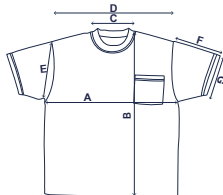

### Technical Data

Shirt Material	Polyester Knit Mesh
Breathable Mesh	Both Sides
UPF Protection	40+
Shirt Type	Short Sleeve
Shirt Color	Green
Reflective Trims	2" Reflective Tape
Pockets	1
Features	Outer Chest Pocket Black Bottom Design

### Packing

Each	<i>Polybags</i>
Inner	12
Case	24
Case Size	13.19"x12.60"x20.67" / 33.50x32x52.5 cm
Case Weight	7 Kgs / 15.43 Lb

### Dimensions

Fitting Chart / Tabla de Medidas							
Size	Chest (A) cm	Front Length from NPS (B) cm	Neck Width (C) cm	Shoulder Width (D) cm	Armhole (E) cm	Sleeve Length (F) cm	Sleeve Opening (G) cm
S	46.00	71.00	17.50	43.00	20.00	19.00	17.00
M	51.00	73.00	17.50	47.00	23.00	20.00	18.00
L	56.00	75.00	18.00	51.00	25.50	21.00	19.00
XL	62.00	77.50	18.50	56.00	28.50	22.00	20.00
XXL	66.00	79.00	19.00	60.00	31.50	23.00	21.00