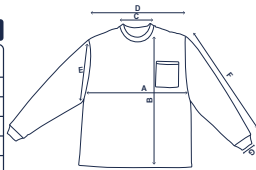

### Technical Data

Shirt Material	Polyester Knit Mesh
Breathable Mesh	Both Sides
UPF Protection	40+
Shirt Type	Long Sleeve
Shirt Color	Green
Reflective Trims	Non
Pockets	1
Features	Outer Chest Pocket

GS108G

### Packing

Each	<i>Polybags</i>
Inner	12
Case	24
Case Size	13.19"x12.60"x20.67" / 33.50x32x52.5 cm
Case Weight	7 Kgs / 15.43 Lb

Polybag

### Dimensions

Fitting Chart / Tabla de Medidas							
Size	Chest (A) cm	Front Length from NPS (B) cm	Neck Width (C) cm	Shoulder Width (D) cm	Armhole (E) cm	Sleeve Length (F) cm	Sleeve Opening (G) cm
S	46.00	71.00	17.50	43.00	20.00	61.00	9.00
M	51.00	73.00	17.50	47.00	23.00	62.00	9.50
L	56.00	75.00	18.00	51.00	25.50	63.00	9.50
XL	62.00	77.00	18.50	56.00	28.50	64.00	9.50
2XL	66.00	79.00	19.00	60.00	31.50	64.00	9.50