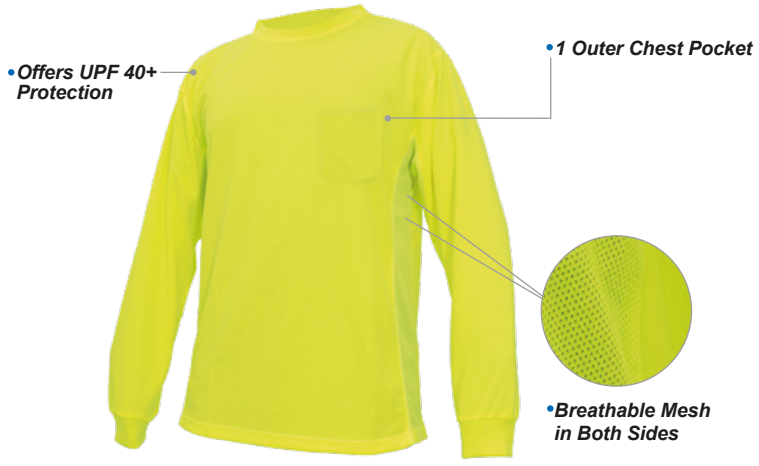

### Technical Data

Shirt Material	Polyester Knit Mesh
Breathable Mesh	Both Sides
UPF Protection	40+
Shirt Type	Long Sleeve
Shirt Color	Green
Reflective Trims	Non
Pockets	1
Features	Outer Chest Pocket

GS108G