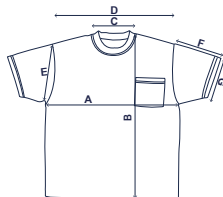

Hi-Vis Short Sleeve Shirt

GS106

Applications

- Road crews
- Constructions
- Logistics
- Warehousing

Technical Data

Shirt Material	Polyester Knit Mesh
Breathable Mesh	Both Sides
UPF Protection	40+
Shirt Type	Short Sleeve
Shirt Color	Green
Reflective Trims	Non
Pockets	1
Features	Outer Chest Pocket

Polybag

Packing

Each	Polybags
Inner	12
Case	24
Case Size	13.19"x12.60"x20.67" / 33.50x32x52.5 cm
Case Weight	7 Kgs / 15.43 Lb

Dimensions

Fitting Chart / Tabla de Medidas							
Size	Chest (A) cm	Front Length from NPS (B) cm	Neck Width (C) cm	Shoulder Width (D) cm	Armhole (E) cm	Sleeve Length (F) cm	Sleeve Opening (G) cm
S	46.00	71.00	17.50	43.00	20.00	19.00	17.00
M	51.00	73.00	17.50	47.00	23.00	20.00	18.00
L	56.00	75.00	18.00	51.00	25.50	21.00	19.00
XL	62.00	77.50	18.50	56.00	28.50	22.00	20.00
XXL	66.00	79.00	19.00	60.00	31.50	23.00	21.00