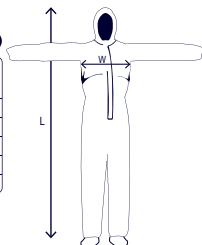

Applications

- Agriculture
- General Industry
- Paiting
- Cleaning
- Remediaion / Abatement
- Waste handling and recycle

Technical Data

Coverall Material	Microporous
GSM	63
Coverall Style	Hood & Boots
Coverall Color	White
Closure Type	Zipper
Zipper Flap	Yes
Care Instructions	One time use
Series	Protective Coverall

Packing

Each	<i>Polybag</i>
Inner	0
Case	0
Case Size	0"x0"x0" / 0x0x0 cm
Case Weight	0 Kgs / 0 Lb

Dimensions

Sizing Chart / Tabla de Medidas			
Size Talla	W Chest Pecho	L Height Altura	Weight Peso
M	36" - 39" (92-1m)	5'6" - 5'9" (1.68-1.76m)	120-170 lbs (54-77kg)
L	39" - 43" (100-108cm)	5'8" - 6'0" (1.74-1.82m)	150-200 lbs (68-91kg)
XL	43" - 46" (108-116cm)	5'11" - 6'2" (1.80-1.88m)	180-230 lbs (82-104kg)
XXL	46" - 49" (116-124cm)	6'1" - 6'4" (1.86-1.94m)	200-250 lbs (91-113kg)
XXXL	49" - 52" (124-132cm)	6'3" - 6'7" (1.92-2.00m)	240-280 lbs (109-127kg)