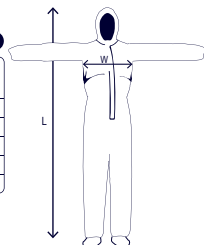

Technical Data

Coverall Material	Spunbond + Meltblown + Spunbond
GSM	50
Coverall Style	Elastic Hood
Coverall Color	White
Closure Type	Two-Way Zipper
Zipper Flap	No
Care Instructions	One time use
Series	Protective Coverall

Packing

Each	Polybag
Inner	1
Case	25
Case Size	0"x0"x0" / 0x0x0 cm
Case Weight	0 Kgs / 0 Lb

Polybag

Dimensions

Sizing Chart / Tabla de Medidas			
Size / Talla	Chest / Pecho	Height / Altura	Weight / Peso
M	36" - 39" (92-1m)	5'6" - 5'9" (1.68-1.76m)	120-170 lbs (54-77kg)
L	39" - 43" (100-108cm)	5'8" - 6'0" (1.74-1.82m)	150-200 lbs (68-91kg)
XL	43" - 46" (108-116cm)	5'11" - 6'2" (1.80-1.88m)	180-230 lbs (82-104kg)
XXL	46" - 49" (116-124cm)	6'1" - 6'4" (1.86-1.94m)	200-250 lbs (91-113kg)
XXXL	49" - 52" (124-132cm)	6'3" - 6'7" (1.92-2.00m)	240-280 lbs (109-127kg)